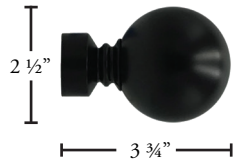

BEACHFRONT COLLECTION

1 1/8" OUTDOOR DECORATIVE METAL

AVAILABLE FINISHES

BK
Black

SS
Stainless Steel

PRODUCT INFORMATION

- Material: Aluminum
- Components material: Powder Coated Steel
- Collection style: Modern/Contemporary/Classic
- Max length available in one piece: 240"
- Brackets: Recommended every 3-5 feet depending on fabric weight
- Cannot be curved nor bent
- Can be spliced with bracket

STYLES

- Decorative Rings
- Grommets
- Pocket

COMPONENTS

BEA828-XX
Beachfront Pole 20'

Profile

Finials

BEA121-XX
End Cap Finial

BEA122-XX
Lazio Finial