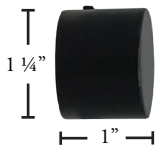

BEACHFRONT COLLECTION

1 1/8" OUTDOOR DECORATIVE METAL

AVAILABLE FINISHES

BK
Black

SS
Stainless Steel

PRODUCT INFORMATION

- Material: Aluminum
- Components material: Powder Coated Steel
- Collection style: Modern/Contemporary/Classic
- Max length available in one piece: 240"
- Brackets: Recommended every 3-5 feet depending on fabric weight
- Cannot be curved nor bent
- Can be spliced with bracket

STYLES

- Decorative Rings
- Grommets
- Pocket

COMPONENTS

BEA828-XX
Beachfront Pole 20'

Profile

Finials

BEA121-XX
End Cap Finial

BEA122-XX
Lazio Finial

Brackets

BEA221-XX
Closed Ceiling Bracket

BEA222-XX
Closed Wall Bracket

Other Components

BEA328-XX
Ring w/Eyelet

BEA330-XX
#12 Grommet

BEA601
Splice