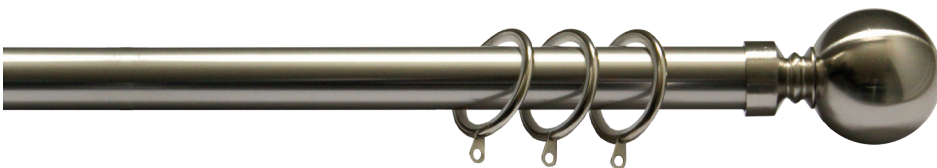

BEACHFRONT COLLECTION

1 1/8" OUTDOOR DECORATIVE METAL

AVAILABLE FINISHES

BK
Black

SS
Stainless Steel

PRODUCT INFORMATION

- Material: Aluminum
- Components material: Powder Coated Steel
- Collection style: Modern/Contemporary/Classic
- Max length available in one piece: 240"
- Brackets: Recommended every 3-5 feet depending on fabric weight
- Cannot be curved nor bent
- Can be spliced with bracket

STYLES

- Decorative Rings
- Grommets
- Pocket

COMPONENTS

BEA828-XX
Beachfront Pole 20'

Profile

Finials

BEA121-XX
End Cap Finial

BEA122-XX
Lazio Finial