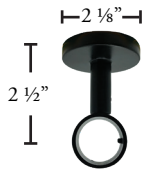

BEACHFRONT COLLECTION

1 1/8" OUTDOOR DECORATIVE METAL

AVAILABLE FINISHES

BK
Black

SS
Stainless Steel

PRODUCT INFORMATION

- Material: Aluminum
- Components material: Powder Coated Steel
- Collection style: Modern/Contemporary/Classic
- Max length available in one piece: 240"
- Brackets: Recommended every 3-5 feet depending on fabric weight
- Cannot be curved nor bent
- Can be spliced with bracket

STYLES

- Decorative Rings
- Grommets
- Pocket

COMPONENTS

BEA828-XX
Beachfront Pole 20'

Profile

Finials

BEA121-XX
End Cap Finial

BEA122-XX
Lazio Finial

Brackets

BEA221-XX
Closed Ceiling Bracket

BEA222-XX
Closed Wall Bracket

Other Components

BEA328-XX
Ring w/Eyelet

BEA330-XX
#12 Grommet

BEA601
Splice