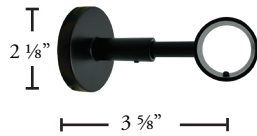

BEA222-XX
Closed Wall Bracket