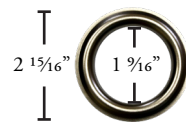

BEACHFRONT COLLECTION

1 1/8" OUTDOOR DECORATIVE METAL

AVAILABLE FINISHES

BK
Black

SS
Stainless Steel

PRODUCT INFORMATION

- Material: Aluminum
- Components material: Powder Coated Steel
- Collection style: Modern/Contemporary/Classic
- Max length available in one piece: 240"
- Brackets: Recommended every 3-5 feet depending on fabric weight
- Cannot be curved nor bent
- Can be spliced with bracket

STYLES

- Decorative Rings
- Grommets
- Pocket

COMPONENTS

BEA828-XX
Beachfront Pole 20'

Profile

Finials

BEA121-XX
End Cap Finial

BEA122-XX
Lazio Finial

Brackets

BEA221-XX
Closed Ceiling Bracket

BEA222-XX
Closed Wall Bracket

Other Components

BEA328-XX
Ring w/Eyelet

BEA330-XX
#12 Grommet

BEA601
Splice