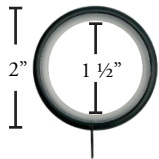

Brackets

BEA221-XX
Closed Ceiling Bracket

BEA222-XX
Closed Wall Bracket

Other Components

BEA328-XX
Ring w/Eyelet

BEA330-XX
#12 Grommet

BEA601
Splice