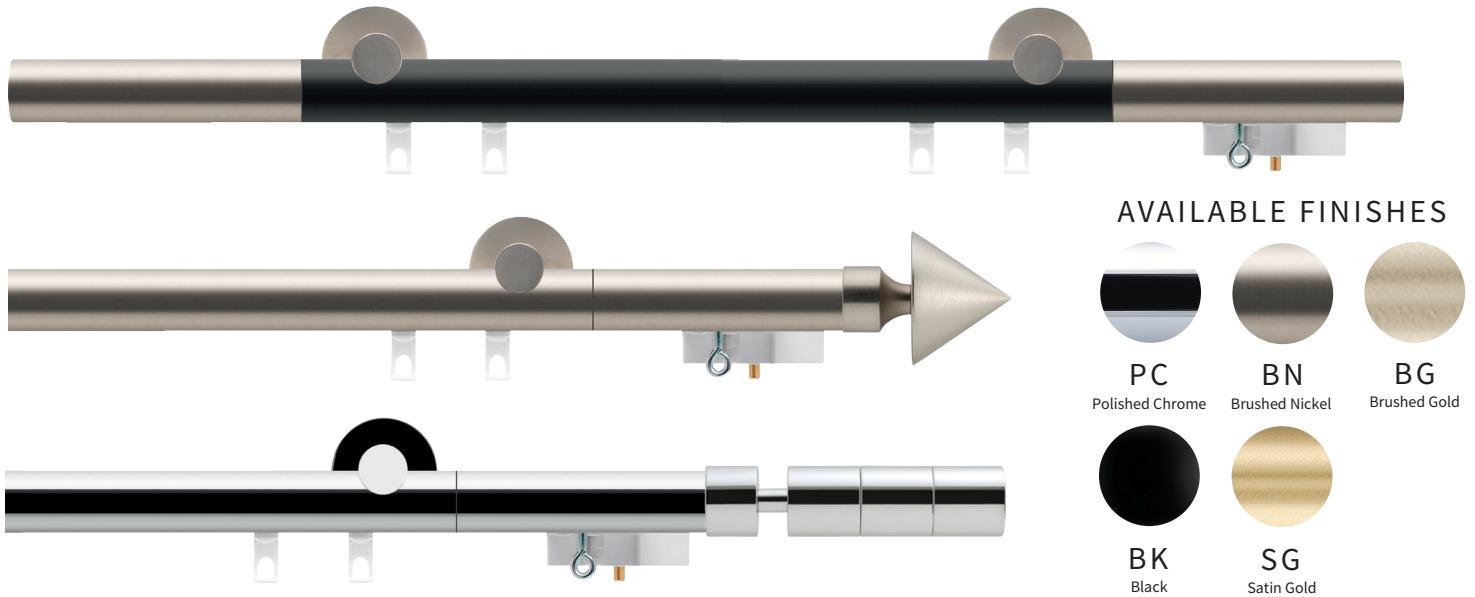

BERLIN COLLECTION

1 1/8" MOTORIZED DECORATIVE METAL

PRODUCT INFORMATION

- Material: Aluminum
- Collection style: Modern/Contemporary
- Max length available in one piece: 240"
- Brackets: Recommended every 3-5 feet depending on fabric weight
- Can be curved and bent (PC finish excluded). See p. 118
- Splice not recommended for one-way draw
- Uses same motor as M6 Series. See p.24

STYLES

- Pinch pleat
- Ripplefold*
- FlexWave

APPLICATIONS

- Center draw
- One-way draw
- Off-center draw

BER828-XX
Berlin Rail 19'7"

Profile

Available finials for this collection in Lyon Collection