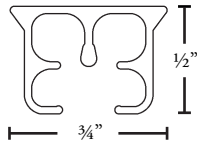

C3 SERIES

CORDED TRACK

PROFILE

AVAILABLE COLORS

WH

C3TR13-WH
White Track (13' 1")
C3TR16-WH
White Track (16' 4")
C3TR19-WH
White Track (19' 8")

SL

C3TR16-SL
Silver Track (16' 4")

PRODUCT INFORMATION

- Cord draw system
- Regular duty (4 lbs/ft.)
- Max length available in one piece 236"
- Advanced aluminum extrusion
- Chromated powder coated with patented dry lubricant
- UV protected clickable carriers available
- Hassle-free installation with optional "Smart Klick" brackets
- Can be curved and bent (see p.73)
- Limited lifetime warranty

STYLES

- Pinch pleat
- Ripplefold*
- FlexWave

APPLICATIONS

- Center draw
- One-way draw
- Off-center draw

COMPONENTS

Carriers

KCAR01-WH
Klick Carrier

SCAR04-WH
Snap Carrier