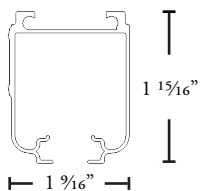

R4 SERIES

SPRING SYSTEM ROMAN SHADE

PROFILE

AVAILABLE COLOR

R4TR19-WH
White Track 19'

WH

PRODUCT INFORMATION

- Low profile chainless Spring system
- Ultra smooth functionality
- Integrated velcro hook tape on top
- Hassle-free installation
- Easy adjustment of cord drums
- Max length available in one piece: 228"
- Advanced aluminum extrusion
- Chromated white powder coated
- Cannot be curved nor bent
- Cannot be spliced
- **Important: Roman Shade height must be 84" or less**

COMPONENTS

R4END-WH
Set of End Caps

R4COR01
Cord Drum no Spring

R4COR02
Cord Drum with Spring

R4SPR01
Pre-tensioned Spring

R4ROD-SL
R4 D-type Middle Rod

R4SWB-WH
R4 Swivel Wall Bracket

R4RSL
R4 Rubber Sleeve for
Middle Rod