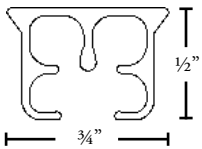

C3 SERIES

CORDED TRACK

PROFILE

AVAILABLE COLORS

WH

C3TR13-WH
White Track (13' 1")
C3TR16-WH
White Track (16' 4")
C3TR19-WH
White Track (19' 8")

SL

C3TR16-SL
Silver Track (16' 4")
20 tracks/bundle

PRODUCT INFORMATION

- Cord draw system
- Regular duty (4 lbs/ft.)
- Max length available in one piece: 236"
- Advanced aluminum extrusion
- Chromated powder coated with patented dry lubricant
- UV protected heavy duty clickable carriers available
- Hassle-free installation with optional "Smart Klick" brackets
- Can be curved and bent.
- Limited lifetime warranty